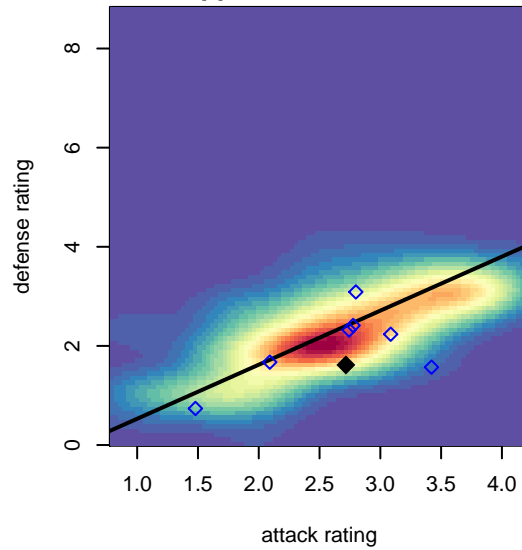

Venues played:  
 2017 PSPL Classic – Blue U17  
 2017 WA Cup Silver U17

**Wenatchee Valley United ML B01**  
 Dots are actual minus expected GF (blue circles) and GA (red triangles).  
 Blue line is smoothed change in attack strength. Red is smoothed change in defense strength.

**attack and defense variance (black dot)  
relative to other teams  
and top 10 in region**

**attack and defense rating  
relative to others at age  
and all opponents in last 13 months**

**Performance relative to 13 month average**