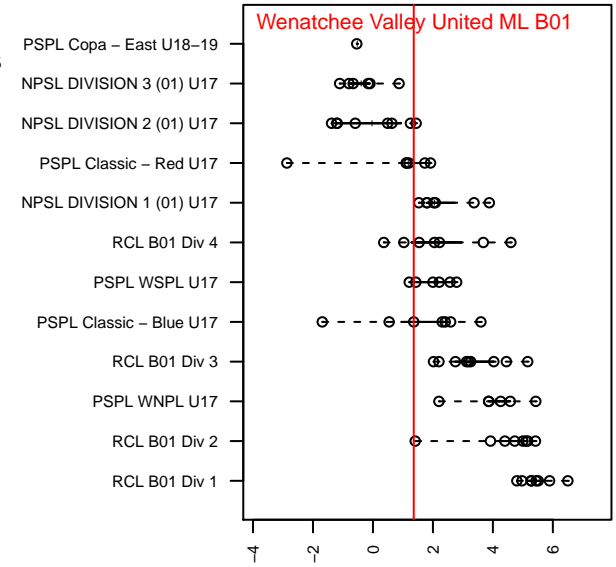

Venues played:  
 2017 PSPL Classic – Blue U17  
 2017 WA Cup Silver U17

**Wenatchee Valley United ML B01**  
 Dots are actual minus expected GF (blue circles) and GA (red triangles).  
 Blue line is smoothed change in attack strength. Red is smoothed change in defense strength.

**attack and defense variance (black dot)  
relative to other teams  
and top 10 in region**

**attack and defense rating  
relative to others at age  
and all opponents in last 13 months**

**Performance relative to 13 month average**